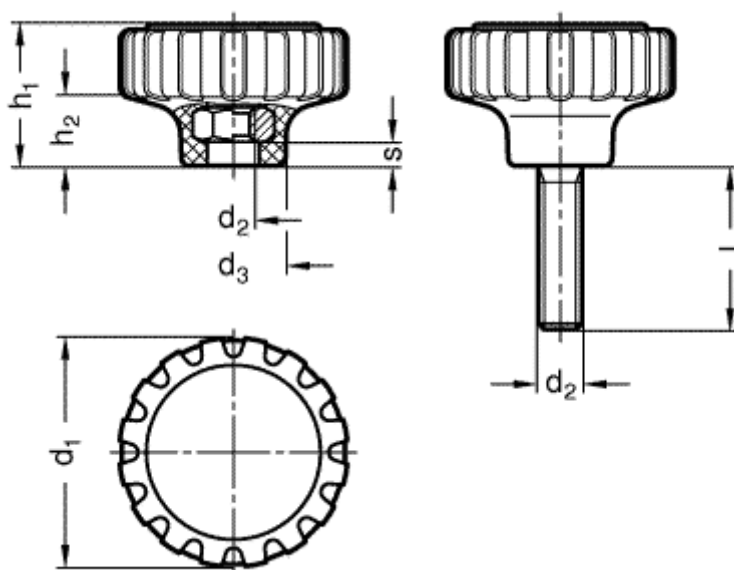

Article number: 201138008

Description: E+G Knurled knob
GN 7336-42-M8-20-ST

Measures

d1 = 42
d2 = M 8
d3 = 19
h1 = 25
h2 = 13
l = 20
s = 5